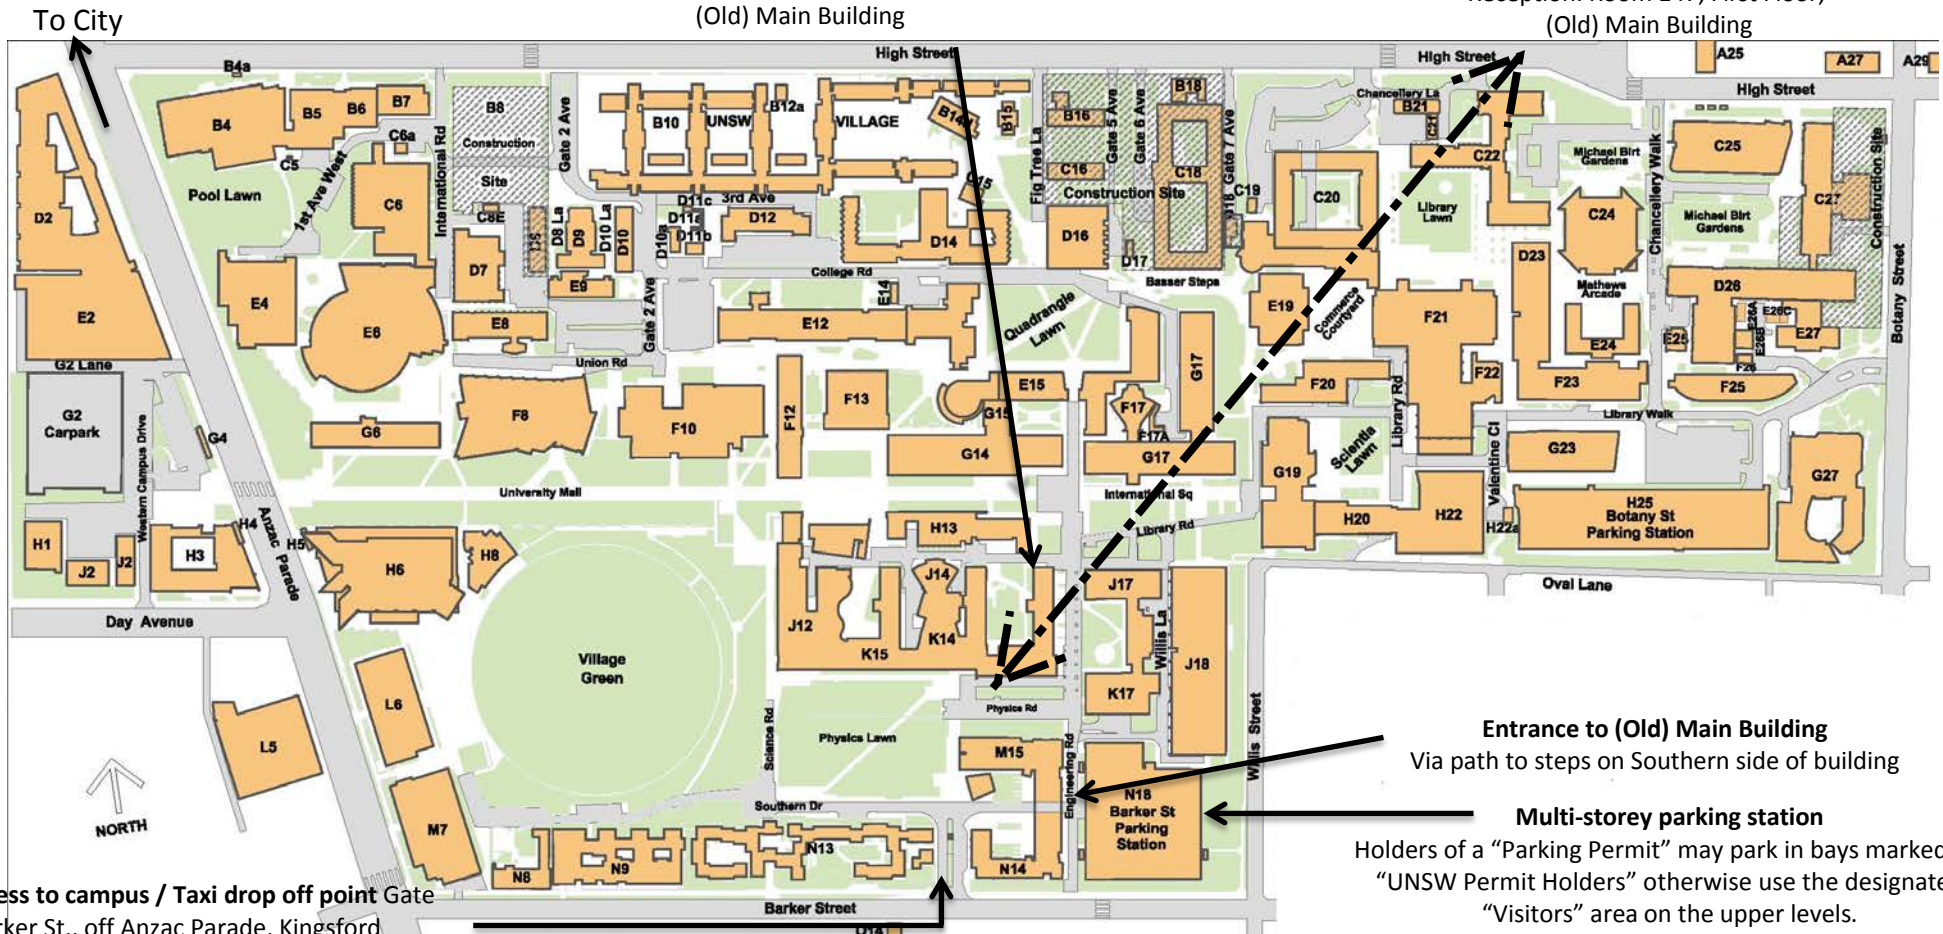

## Location and Directions to ACSMP and LIME

Never Stand Still

Faculty of Engineering

School of Mining Engineering

**UNSW School of Mining Engineering**  
School Reception: Room 159, First Floor  
(Old) Main Building

**ACSMP and LIME**  
Reception: Room 147, First Floor,  
(Old) Main Building

Vehicle access to campus / Taxi drop off point Gate 14, Barker St., off Anzac Parade, Kingsford

**Entrance to (Old) Main Building**  
Via path to steps on Southern side of building

**Multi-storey parking station**  
Holders of a "Parking Permit" may park in bays marked for "UNSW Permit Holders" otherwise use the designated "Visitors" area on the upper levels.